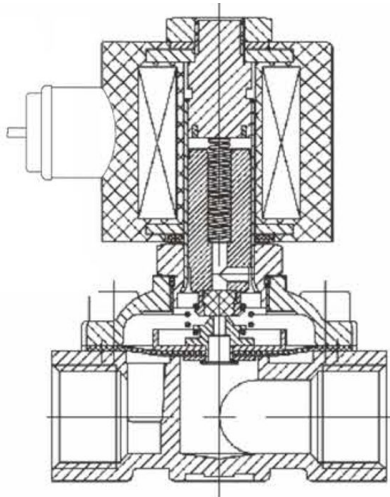

CXI Solenoid Valve
P/N: CXI-COV-24
Power: 24VAC, 40VA
Function: Normally Closed (N.O.)
Valve Body Material: Brass
Connection: 3/4 NPT
Pressure Rating: 145 PSI
Seal: Viton
Temperature Rating: 25F to 176F
Direct Lifting Type
CV 9.3
IP65